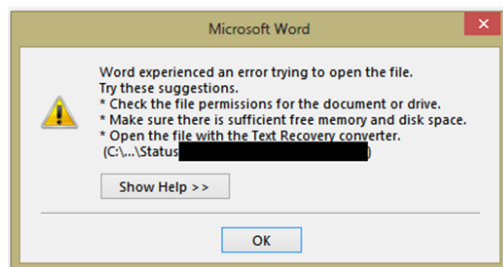

Office Error-Cannot open file

OFFICE ERROR-CANNOT OPEN FILE

Cause:

A setting in the MS office programs: Excel, word, PowerPoint does not allow you to open an attachment

Resolution/Things to Check:

1. Open the program that matches the attachment you are having the issue with:
2. IE: open word if it is a word attachment, excel if it is an excel attachment, etc
3. Go to->File->Options->Trust Center->Trust Center Settings->Protected View;
4. Uncheck the option-Enable Protected view for outlook attachments